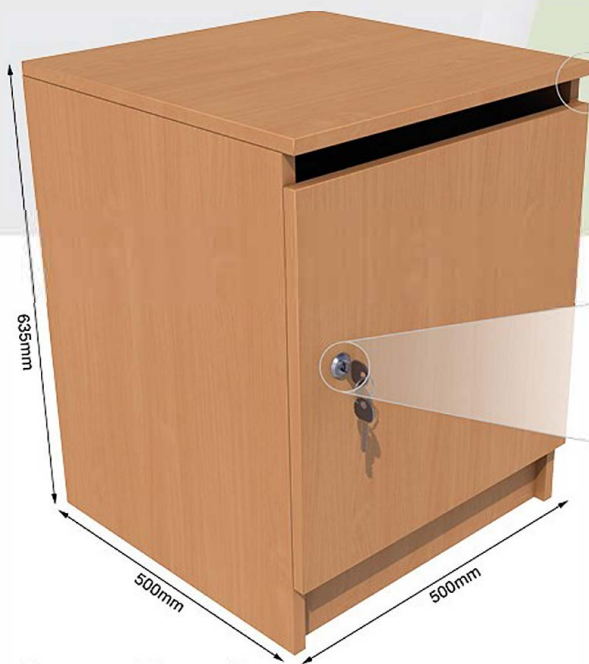

UK made secure lockable office consoles

Junior Console

Standard Console

35mm

Beech

Maple

Black

White

Grey

Graphite

On request we are able to supply bespoke colours of consoles with a range of over 100 potential colours available.

Features

- ▶ Made from 18mm melamine coated wood
- ▶ 6 Hooks (two on each side panel and two on the back panel)
- ▶ 35mm paper aperture
- ▶ Fully lockable
- ▶ They can be supplied with an internal sack
- ▶ All of our wood panels used to make the consoles are certified by the Program for the Endorsement of Forest Certification schemes (PEFC) or Forest Stewardship Council (FSC)